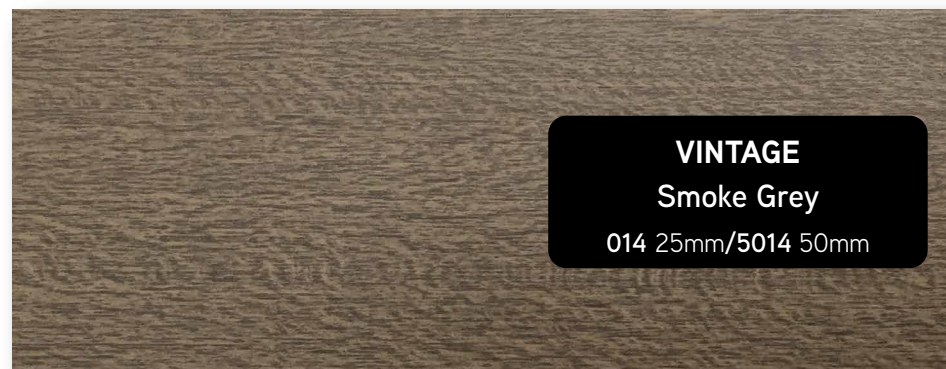

CLASSIC
Mahogany Mat

609 25mm/5609 50mm

CLASSIC
Golden Oak Dark

303 25mm/5303 50mm

Wzornik lamel drewnianych 25/50mm VINTAGE/
VINTAGE 25/50mm wooden venetian blinds collection

Wzornik lamel drewnianych 25/50mm VINTAGE/
VINTAGE 25/50mm wooden venetian blinds collection