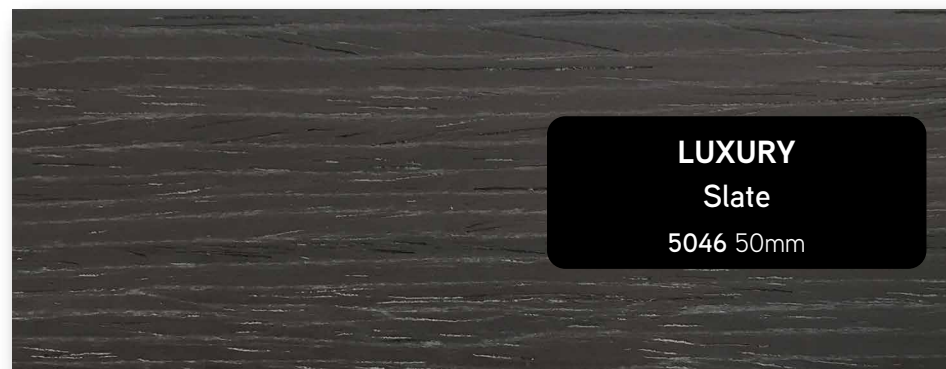

Wzornik lamel drewnianych 50mm LUXURY/
LUXURY 50mm wooden venetian blinds collection