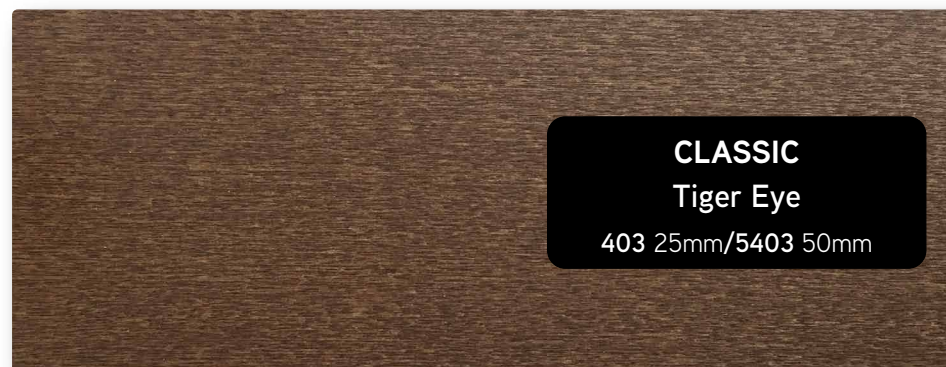

Wzornik lamel drewnianych 25/50mm CLASSIC/
CLASSIC 25/50mm wooden venetian blinds collection

VARIO
SYSTEMS

CLASSIC
Natural

103 25mm/5103 50mm

CLASSIC
Tiger Eye

403 25mm/5403 50mm

CLASSIC
Maple

409 25mm/5409 50mm