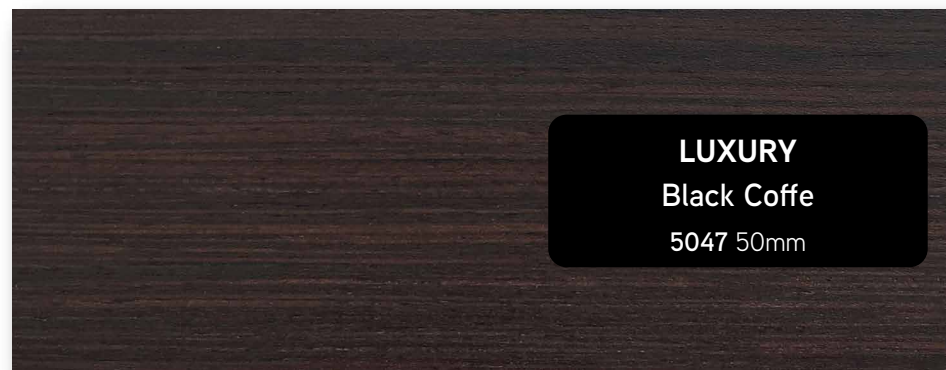

Wzornik lamel drewnianych 50mm LUXURY/
LUXURY 50mm wooden venetian blinds collection